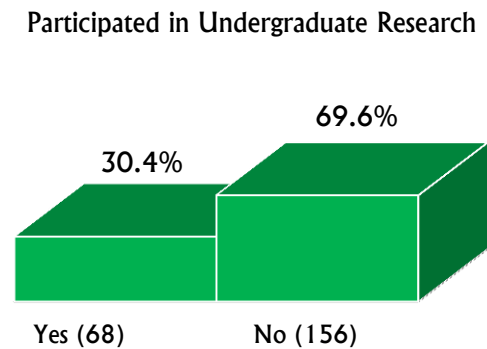

Additional Information

- Students reported employment and graduate school enrollment in 25 states plus the District of Columbia. In addition, 9 students reported employment and graduate studies outside the U.S. in France, Italy, Japan, Netherlands, Panama, Scotland, South Korea, Spain and Vietnam.
- 76.1% of students from the Class of 2016 reported participation in at least one internship during their time at IWU. 49.8% of those reporting internships reported completion of multiple internships.

Primary Status After Graduation

Employed full time (on average 30 hours or more per week)	216
Employed part time (on average less than 30 hours per week)	7
Participating in a volunteer or service program (e. g., Peace Corps)	5
Serving in the U.S. Military	2
Still Seeking/Undecided	13
Enrolled in Graduate or Professional School	88
Not seeking employment or continuing education at this time	0
	331

Work Authorization and Undergraduate Research

224 graduates responded to questions about U.S. work authorization and undergraduate research.