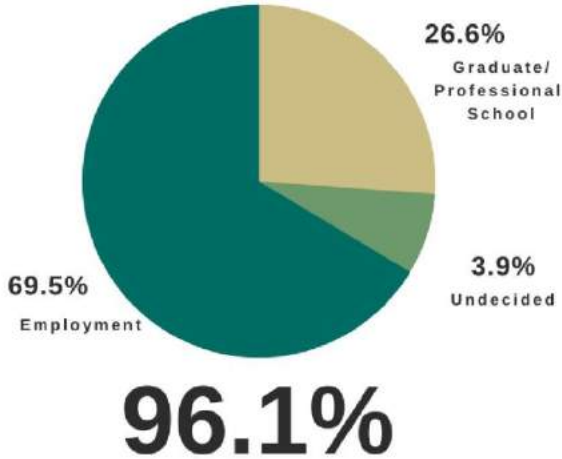

©Copyright is owned by the author of this document.

FIRST DESTINATION SURVEY 2016

ILLINOIS WESLEYAN UNIVERSITY

Degrees awarded September 2015,
December 2015, April 2016,
and June 2016

Hart Career Center
EXPLORE. ACT. ACHIEVE.

AT A GLANCE

ILLINOIS WESLEYAN UNIVERSITY CLASS OF 2016 FIRST-DESTINATION SURVEY RESULTS

WHERE ARE THEY NOW?

Employed or in graduate schools

INTERNSHIP EXPERIENCE

76.1% of the Class of 2016 respondents participated in at least one internship during their time at IWU. 49.8% of those reporting internships, reported completion of multiple internships. 61 students received a full-time employment offer from an internship employer.