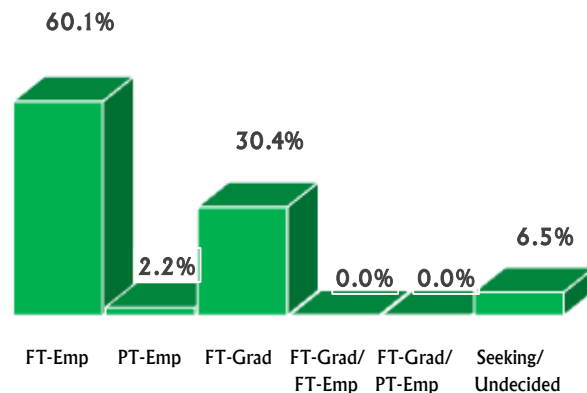

Social Sciences Division

Activity	Number	Percentage
FT-Emp	28	60.1%
PT-Emp	1	2.2%
FT-Grad	14	30.4%
FT-Grad/FT-Emp	0	0.0%
FT-Grad/PT-Emp	0	0.0%
Seeking/Undecided	3	6.5%
	46	99.2%*