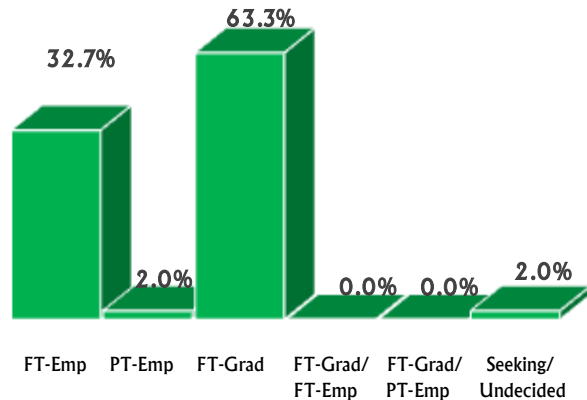

School of Nursing

Activity	Number	Percentage
FT-Emp	36	92.3%
PT-Emp	1	2.6%
FT-Grad	0	0.0%
FT-Grad/FT-Emp	0	0.0%
FT-Grad/PT-Emp	0	0.0%
Seeking/Undecided	2	5.1%
Total	39	100.0%

Post-Graduate Activity Report by Liberal Arts Division

Business Admin & Economics Division

Activity	Number	Percentage
FT-Emp	90	94.7%
PT-Emp	0	0.0%
FT-Grad	4	4.2%
FT-Grad/FT-Emp	0	0.0%
FT-Grad/PT-Emp	0	0.0%
Seeking/Undecided	1	1.1%
	95	100.0%

Humanities Division

Activity	Number	Percentage
FT-Emp	14	66.7%
PT-Emp	1	4.8%
FT-Grad	2	9.5%
FT-Grad/FT-Emp	0	0.0%
FT-Grad/PT-Emp	0	0.0%
Seeking/Undecided	4	19.0%
	21	100.0%

Natural Sciences Division

Activity	Number	Percentage
FT-Emp	32	32.7%
PT-Emp	2	2.0%
FT-Grad	62	63.3%
FT-Grad/FT-Emp	0	0.0%
FT-Grad/PT-Emp	0	0.0%
Seeking/Undecided	2	2.0%
	98	100.0%