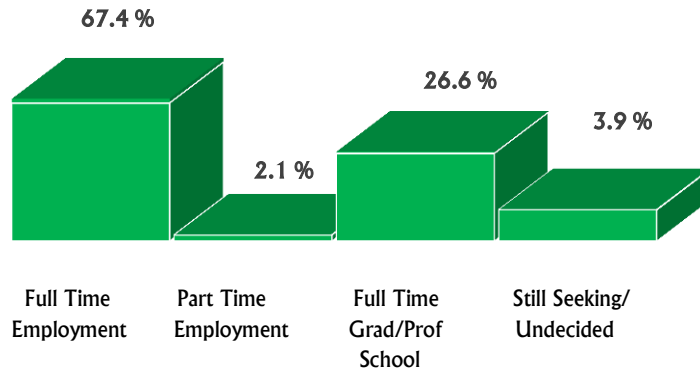

Hart Career Center
EXPLORE. ACT. ACHIEVE.

Based on a 74.7% response rate within 6 months of graduation & additional self-reported data

Table of Contents

Summary Report	1
Employment Report by Major	8-12
Graduate School Report by Major	13-17
Post-Graduate Activity Report by IWU Schools	18
Post-Graduate Activity Report by Liberal Arts Division	19
Graduate Survey Trend Data	20

Beth Madigan,
Office Coordinator

Summary Report

The statistics in this report are derived from the information obtained from 331 of the 443 students who graduated from Illinois Wesleyan University during the 2015-2016 academic year. The number responding represents a 74.7% response rate.