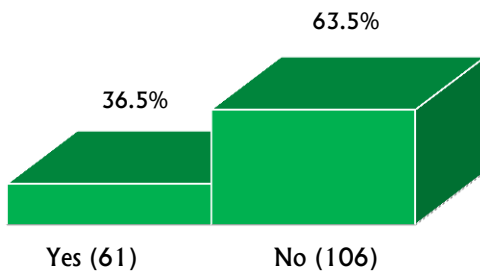

Offer of Employment from Internship Employer

Of the 167 students who responded to questions about employment offers after internships, 36.5% indicated that they had received an employment offer from their internship employer.