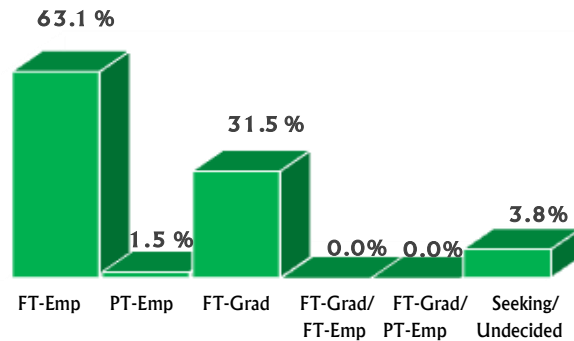

Post-Graduate Activity Report by IWU Schools

Class of 2015

Activity	Number	Percentage
FT-Emp	223	67.4%
PT-Emp	7	2.1%
FT-Grad	88	26.6%
FT-Grad/FT-Emp	0	0.0%
FT-Grad/PT-Emp	0	0.0%
Seeking/Undecided	13	3.9%
Total	331	100.0%

College of Liberal Arts

Activity	Number	Percentage
FT-Emp	164	63.1%
PT-Emp	4	1.5%
FT-Grad	82	31.5%
FT-Grad/FT-Emp	0	0.0%
FT-Grad/PT-Emp	0	0.0%
Seeking/Undecided	10	3.8%
Total	260	99.9%*

**percentages may not equal 100% due to rounding*