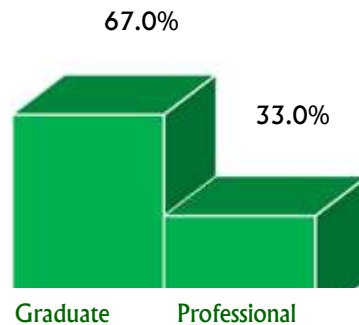

Average Salaries by Division/School

	<u>Number of Responses</u>	<u>Salary</u>
Business & Economics	46	$53,120
College of Fine Arts	7	$27,377
Humanities	7	$34,750
Natural Sciences	14	$47,248
School of Nursing	24	$49,554
Social Sciences	11	$35,252

Average starting salary for 2016 graduates

$46,251

Graduate vs. Professional Degrees

	<u>Number of Responses</u>	<u>Percentage of Responses</u>	<u>Percentage of Overall Responses</u>
Graduate School Programs	59	67.0%	17.8%
Professional School Programs	29	33.0%	8.7%
	88	100.0%	26.5%

*Percentages may not equal 100% due to rounding