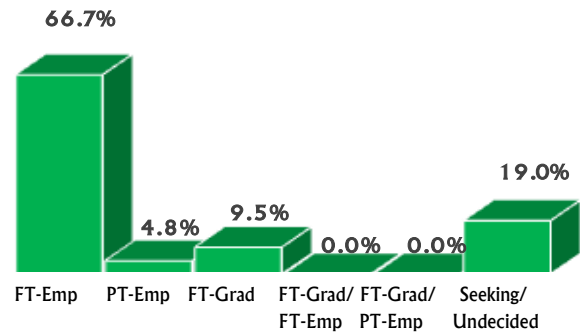

Humanities Division

Activity	Number	Percentage
FT-Emp	14	66.7%
PT-Emp	1	4.8%
FT-Grad	2	9.5%
FT-Grad/FT-Emp	0	0.0%
FT-Grad/PT-Emp	0	0.0%
Seeking/Undecided	4	19.0%
	21	100.0%