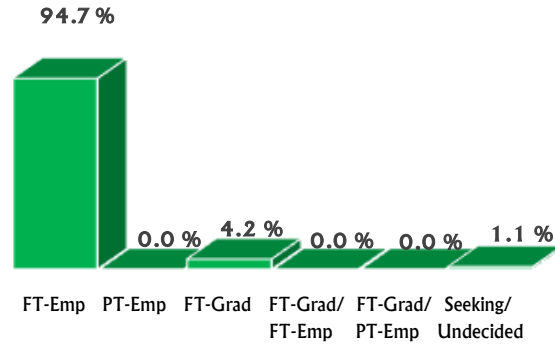

College of Fine Arts

Activity	Number	Percentage
FT-Emp	23	71.9%
PT-Emp	2	6.3%
FT-Grad	6	18.8%
FT-Grad/FT-Emp	0	0.0%
FT-Grad/PT-Emp	0	0.0%
Seeking/Undecided	1	3.1%
Total	32	100.1%*

**percentages may not equal 100% due to rounding*

School of Nursing

Activity	Number	Percentage
FT-Emp	36	92.3%
PT-Emp	1	2.6%
FT-Grad	0	0.0%
FT-Grad/FT-Emp	0	0.0%
FT-Grad/PT-Emp	0	0.0%
Seeking/Undecided	2	5.1%
Total	39	100.0%

Post-Graduate Activity Report by Liberal Arts Division

Business Admin & Economics Division

Activity	Number	Percentage
FT-Emp	90	94.7%
PT-Emp	0	0.0%
FT-Grad	4	4.2%
FT-Grad/FT-Emp	0	0.0%
FT-Grad/PT-Emp	0	0.0%
Seeking/Undecided	1	1.1%
	95	100.0%

Humanities Division