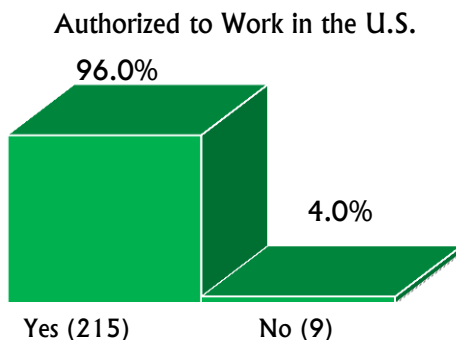

Additional Information

- Students reported employment and graduate school enrollment in 25 states plus the District of Columbia. In addition, 9 students reported employment and graduate studies outside the U.S. in France, Italy, Japan, Netherlands, Panama, Scotland, South Korea, Spain and Vietnam.
- 76.1% of students from the Class of 2016 reported participation in at least one internship during their time at IWU. 49.8% of those reporting internships reported completion of multiple internships.

Primary Status After Graduation

Employed full time (on average 30 hours or more per week)	216
Employed part time (on average less than 30 hours per week)	7
Participating in a volunteer or service program (e. g., Peace Corps)	5
Serving in the U.S. Military	2
Still Seeking/Undecided	13
Enrolled in Graduate or Professional School	88
Not seeking employment or continuing education at this time	0
	331

Work Authorization and Undergraduate Research

224 graduates responded to questions about U.S. work authorization and undergraduate research.