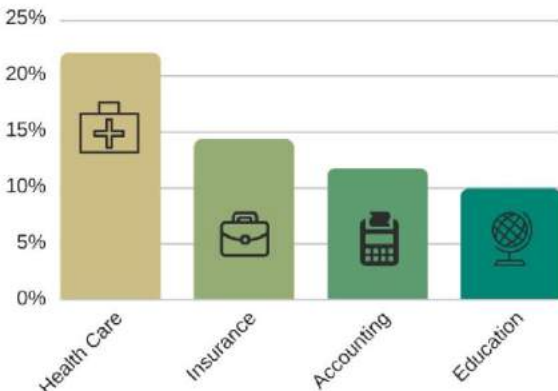

©Copyright is owned by the author of this document.

FIRST DESTINATION SURVEY 2016

ILLINOIS WESLEYAN UNIVERSITY

Degrees awarded September 2015,
December 2015, April 2016,
and June 2016

Hart Career Center
EXPLORE. ACT. ACHIEVE.

AT A GLANCE

ILLINOIS WESLEYAN UNIVERSITY CLASS OF 2016 FIRST-DESTINATION SURVEY RESULTS

WHERE ARE THEY NOW?

Employed or in graduate schools

INTERNSHIP EXPERIENCE

76.1% of the Class of 2016 respondents participated in at least one internship during their time at IWU. 49.8% of those reporting internships, reported completion of multiple internships. 61 students received a full-time employment offer from an internship employer.

AVERAGE FULL-TIME STARTING SALARY

\$46,251

TOP AREAS OF EMPLOYMENT

iwu.edu/career-center : (309)556-3071

SELECT EMPLOYERS

- | | |
|---------------------------------|--------------------------------------|
| Advocate Health System | Marsh |
| AIG | Mayo Clinic |
| Allstate | MB Financial Bank |
| American Lung Association | Northwestern Medical Center |
| Argonne National Laboratory | OSF Healthcare |
| Camden Shakespeare Festival | Peace Corps |
| Cappemini | PricewaterhouseCoopers |
| Caterpillar | Prime Publishing LLC |
| CNA Financial | Rehabilitation Institute |
| Cornerstone Research | Schaumburg School District 54 |
| COUNTRY Financial | Starcom USA |
| Deloitte | State Farm |
| Edward Jones | The Horton Group |
| EY | The Immigration Project |
| Federal Reserve Bank of Chicago | Travelers |
| Goldman Sachs, Inc. | US Bank |
| Groupon | Vanderbilt University Medical Center |
| IBM | Verizon Wireless |
| Kimberly-Clark | VSA Partners |
| KPMG | |