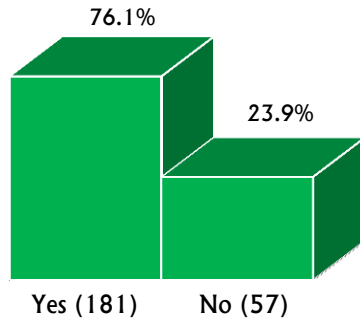

96.1%
Employed
or in
Graduate
Programs

Additional Information

- Students reported employment and graduate school enrollment in 25 states plus the District of Columbia. In addition, 9 students reported employment and graduate studies outside the U.S. in France, Italy, Japan, Netherlands, Panama, Scotland, South Korea, Spain and Vietnam.
- 76.1% of students from the Class of 2016 reported participation in at least one internship during their time at IWU. 49.8% of those reporting internships reported completion of multiple internships.

Primary Status After Graduation

Employed full time (on average 30 hours or more per week)	216
Employed part time (on average less than 30 hours per week)	7
Participating in a volunteer or service program (e. g., Peace Corps)	5
Serving in the U.S. Military	2
Still Seeking/Undecided	13
Enrolled in Graduate or Professional School	88
Not seeking employment or continuing education at this time	0
	331

Work Authorization and Undergraduate Research

224 graduates responded to questions about U.S. work authorization and undergraduate research.

Internship Summary

238 graduates responded to questions about internships.