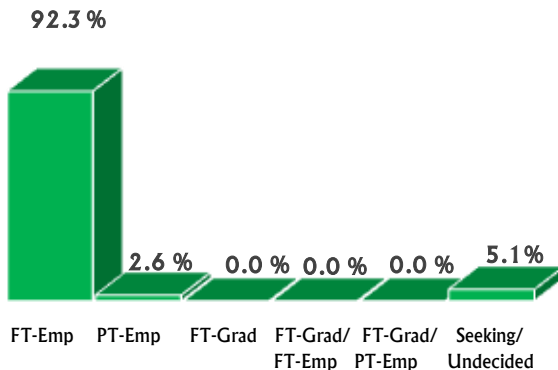

School of Nursing

Activity	Number	Percentage
FT-Emp	36	92.3%
PT-Emp	1	2.6%
FT-Grad	0	0.0%
FT-Grad/FT-Emp	0	0.0%
FT-Grad/PT-Emp	0	0.0%
Seeking/Undecided	2	5.1%
Total	39	100.0%