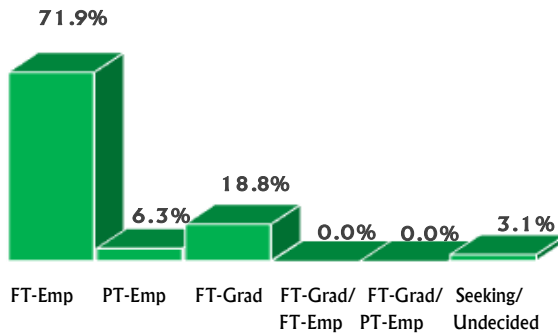

Post-Graduate Activity Report by IWU Schools

Class of 2015

Activity	Number	Percentage
FT-Emp	223	67.4%
PT-Emp	7	2.1%
FT-Grad	88	26.6%
FT-Grad/FT-Emp	0	0.0%
FT-Grad/PT-Emp	0	0.0%
Seeking/Undecided	13	3.9%
Total	331	100.0%

College of Liberal Arts

Activity	Number	Percentage
FT-Emp	164	63.1%
PT-Emp	4	1.5%
FT-Grad	82	31.5%
FT-Grad/FT-Emp	0	0.0%
FT-Grad/PT-Emp	0	0.0%
Seeking/Undecided	10	3.8%
Total	260	99.9%*

**percentages may not equal 100% due to rounding*

College of Fine Arts

Activity	Number	Percentage
FT-Emp	23	71.9%
PT-Emp	2	6.3%
FT-Grad	6	18.8%
FT-Grad/FT-Emp	0	0.0%
FT-Grad/PT-Emp	0	0.0%
Seeking/Undecided	1	3.1%
Total	32	100.1%*

**percentages may not equal 100% due to rounding*