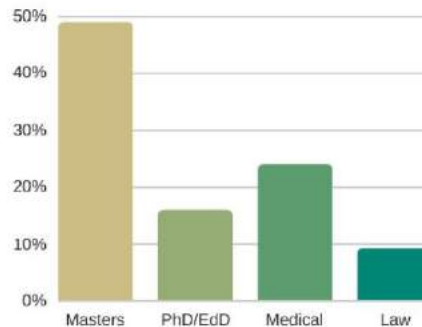

TOP GRADUATE DEGREES PURSUED

SELECT GRADUATE SCHOOLS

Arizona State University	Penn State University
Butler University	Princeton University
Colorado State University	Rutgers University
Columbia University	Saint Louis University
Conservatorio di Musica Milano	University of Amsterdam
Cornell University	University of Colorado - Boulder
Duke University	University of Illinois
George Washington University	University of Illinois College of Medicine
Indiana University	University of Minnesota
Iowa State College of Veterinary Medicine	University of Notre Dame
Loyola University of Chicago	University of Pennsylvania
Loyola University Law School	University of Wisconsin - Madison
Michigan State University	Vanderbilt University Law School
Northwestern University	Yale University

Hart Career Center
EXPLORE. ACT. ACHIEVE.

Based on a 74.7% response rate within 6 months of graduation & additional self-reported data